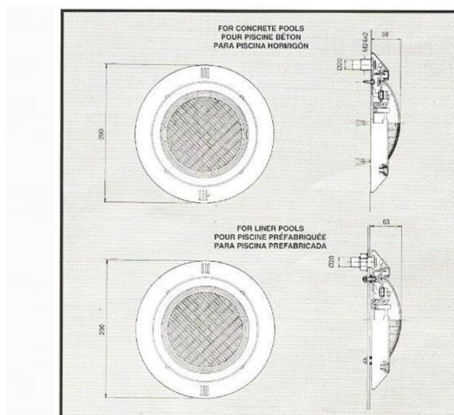

Bayern®

Underwater LED Light

MODEL U/W LIGHT	LAMP POWER	EQUIV. TO HALOGEN	TRAVO	POWER VOLTAGE
AS-2201	22 Watt	95 Watt	DC 12V	220-230V/50Hz
WA-1201	12 Watt	60 Watt	AC 12V	220-230V/50Hz
WA-1202	12 Watt	60 Watt	AC 12V	220-230V/50Hz

Specifications and dimensions subject to change without notice.

Underwater LED Light Installation