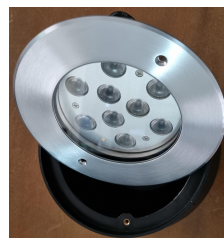

It can use either with DC12V or AC12V Transformer based on the type of MR16 Lamp

Stainless InHolm Swimming Pool LED Light

InHolm Pool LED Light

Completely Stainless Steel SS316L Lamp

Type of LED Light	Light Source	Size (mm)	Equiv. to Halogen Lamp
IH-SD3X3	9W 12V	118 x 118	40 Watts
IH-SD9X3	27W 12V	160 x 120	125 Watts

Bird View

Side View

Front View

Stainless steel 316L lamp body, non-corrosion for salt water pool

Bayern®

InHOLM Pool LED Light

This LED light is a swimming pool waterproof inground light with IP68 standard and SS316L stainless steel face plate and lamp body to ensure a nice looking light and corrosion resistance.