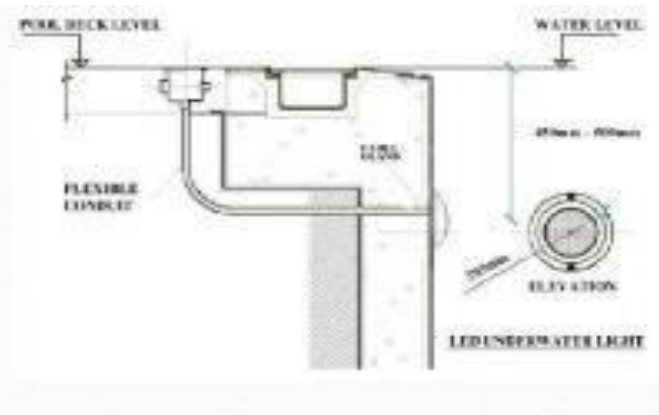

Bayern®

Underwater LED Light

MODEL U/W LIGHT	LAMP POWER	EQUIV. TO HALOGEN	TRAVO	POWER VOLTAGE
AS-2201	22 Watt	95 Watt	DC 12V	220-230V/50Hz
WA-1201	12 Watt	60 Watt	AC 12V	220-230V/50Hz
WA-1202	12 Watt	60 Watt	AC 12V	220-230V/50Hz

Specifications and dimensions subject to change without notice.

Underwater LED Light Installation