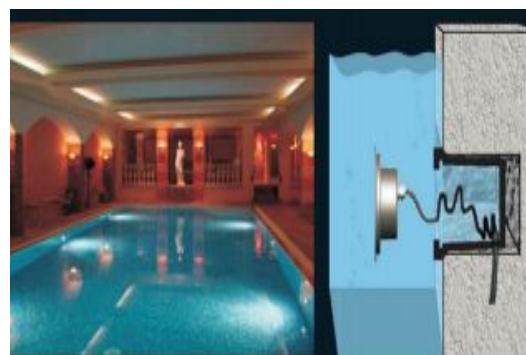

InHOLM Swimming Pool LED Light

Dimension

Completely stainless steel SS316L housing and accessory

Type of LED Light	Light Source	Size (mm)	Equiv. to Halogen Lamp
IH-SD 3X3	9W 12V	118 x 118	40 Watts
IH-SD 9X3	27W 12V	160 x 120	125 Watts

Specifications and dimensions subject to change without notice.

Other Usages of the Light:

- **Fountain**
- **Fish Pond**
- **Waterfall**
- **Waterpark**

Optional Features:

- Underwater light cable and conduit are available on request.
- Installation and replacement for underwater light are available on request.
- Underwater light with special features can be arranged on request.